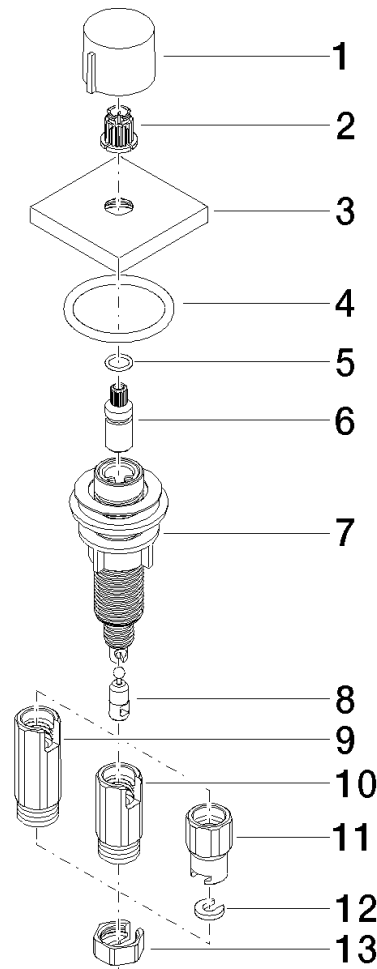

Strainer waste with control handle - Brushed Champagne (22kt Gold)

LOT

10 711 970

- control for single basin
- including adapter for Bowden cable

Fits LOT

	Brushed Champagne (22kt Gold)	10 711 970-46
	Chrome	10 711 970-00
	Brushed Platinum	10 711 970-06
	Platinum	10 711 970-08
	Durabress (23kt Gold)	10 711 970-09
	Dark Chrome	10 711 970-19
	Brushed Durabress (23kt Gold)	10 711 970-28
	Matte Black	10 711 970-33
	Champagne (22kt Gold)	10 711 970-47
	Brushed Chrome	10 711 970-93
	Brushed Dark Platinum	10 711 970-99

10 711 970

mm [inches]

10 711 970

Parts for other finishes can be found here: [Chrome](#)

Spare parts list

No.	Item Number	Name	Quantity used	Delivery time
1	09 20 97 030-46	handle	1	60
2	90 12 12 002 00 90	fixing cap	1	2
3	09 27 87 007-46	rosette	1	30
4	90 14 10 043 00 90	seal	1	2
5	09 14 10 042 90	seal	1	2
6	09 29 06 087-46	spindle	1	-
Spare part can no longer be ordered, please order the replacement item				
7	04 30 01 029 00 90	adaptor	1	2
8	09 24 03 175 90	adaptor	1	2
9	09 11 10 073-07	connection	1	30
10	09 11 10 074-07	connection	1	30
11	09 11 10 079-07	connection	1	30
12	09 30 11 087 90	disc	1	2
13	09 23 30 024-07	nut	1	30